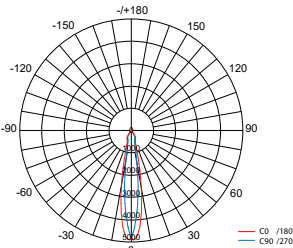

LED DOWNLIGHT SÉRIE (AKCENTNÍ OSVĚTLENÍ)

(LED DOWNLIGHT SERIES (ACCENT LIGHTING))

LED Pro-Rio downlight

Max. 33W, vč. samostatného LED napájení

Max. 33W, including separate LED driver

CE IP20

- Řada modulárních svítidel s příkonem až 33W
- K dispozici v různých variantách: kruh, čtverec, pevné a (rotující) sklopné, v bílé, stříbrné, černé barvě
- Na výběr napájení s příkonem 19, 26 až 33W ke korespondujícímu svítidlu a stmívatelné zdroje 0-10V a DALI
- Standardně dodáváno s indexem podání barev (Ra>90), na vyžádání také dodáváno s Ra>95 a Ra>80
- Zapuštěná LED dioda se zrcadlovým reflektorem přispívá ke snížení oslnění, volitelný úhel vyzařování 17°, 24°, 40° a 60°
- LED modul je vyroben z vysoce kvalitního extrudovaného hliníku, který působí jako chladič a tím minimalizuje světelné ztráty

Použití: obchody, výstavní stánky, reklamní prostory, hotely, muzea, restaurace, kavárny, apod.

- Modular program LED luminaires up to 33W
- Available in several round and square, solid and (rotating or) tiltable versions in white, silver and black
- By means of driver a choice of 19, 26 or 33W power consumption with the associated luminous fluxes, whether or not dimmable execution in 0-10V or DALI
- High color rendering as standard (Ra>90), upon request also available with Ra>95 and Ra>80
- The reflectors are by means a bayonet closure mounted in the LED module, a choice of 17°, 24°, 40° and 60° angle of aperture
- The LED module has a high-quality extruded aluminum heat sink in order to limit the light reversion to a minimum
- Recessed mounted LED reflector to reduce glare

Applications: shops, trade fair stands, exhibitions, demonstration areas, hotels, museums, restaurants, cafes, etc.

42200xxx

Volby prvků LED Pro-Rio downlight