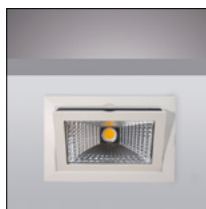

LED downlight 230x151 mm

41W