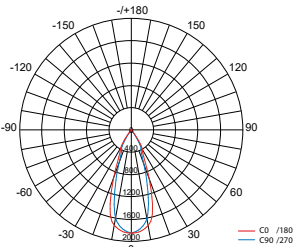

LED Pro-Rio downlight
33W 3000K, Ra>90
40°