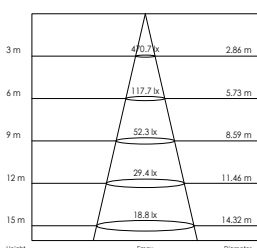

LED Pro-Rio downlight
33W 3000K, Ra>90
60°