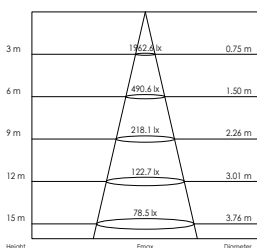

LED DOWNLIGHT SÉRIE (AKCENTNÍ OSVĚTLENÍ)

(LED DOWNLIGHT SERIES (ACCENT LIGHTING))

LED Pro-Rio downlight

Max. 33W, vč. samostatného LED napájení

Max. 33W, including separate LED driver

CE IP20

- Řada modulárních svítidel s příkonem až 33W
- K dispozici v různých variantách: kruh, čtverec, pevné a (rotující) sklopné, v bílé, stříbrné, černé barvě
- Na výběr napájení s příkonem 19, 26 až 33W ke korespondujícímu svítidlu a stmívatelné zdroje 0-10V a DALI
- Standardně dodáváno s indexem podání barev (Ra>90), na vyžádání také dodáváno s Ra>95 a Ra>80
- Zapuštěná LED dioda se zrcadlovým reflektorem přispívá ke snížení oslnění, volitelný úhel vyzařování 17°, 24°, 40° a 60°
- LED modul je vyroben z vysoce kvalitního extrudovaného hliníku, který působí jako chladič a tím minimalizuje světelné ztráty

Použití: obchody, výstavní stánky, reklamní prostory, hotely, muzea, restaurace, kavárny, apod.

- Modular program LED luminaires up to 33W
- Available in several round and square, solid and (rotating or) tiltable versions in white, silver and black
- By means of driver a choice of 19, 26 or 33W power consumption with the associated luminous fluxes, whether or not dimmable execution in 0-10V or DALI
- High color rendering as standard (Ra>90), upon request also available with Ra>95 and Ra>80
- The reflectors are by means a bayonet closure mounted in the LED module, a choice of 17°, 24°, 40° and 60° angle of aperture
- The LED module has a high-quality extruded aluminum heat sink in order to limit the light reversion to a minimum
- Recessed mounted LED reflector to reduce glare

Applications: shops, trade fair stands, exhibitions, demonstration areas, hotels, museums, restaurants, cafes, etc.

42200xxx

Volby prvků LED Pro-Rio downlight