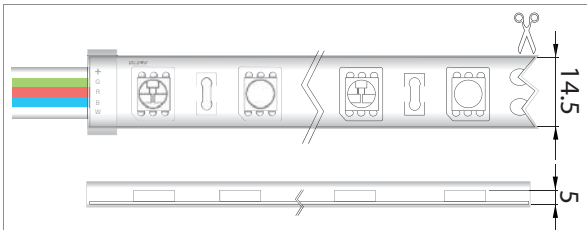

Uitermate flexibele RGBW LED strip. Deze LED strip is bedoeld voor binnentoepassingen en is aan de achterzijde voorzien van een 3M plakstrip zodat de LED strip eenvoudig op een stof- en vetvrije ondergrond kan worden gemonteerd. De LED strip kan eenvoudig worden ingekort op de aangegeven markeringen. Deze RGBW LED strip is om en om voorzien van een witte- en RGB LED. Hierdoor is het mogelijk echt wit licht te combineren met de kleurschakeringen, te genereren met RGB LED's. Dimbaar door middel van een optioneel te leveren controller.

Toepassingsgebieden: als accent-, achtergrond- en koofverlichting in kantoren, horeca, winkels, representatieve ruimtes en interieurbouw.

Flexible RGBW LED strip. This LED strip is intended for indoor applications and is equipped with a 3M double-sided adhesive strip for easy mounting on a flat clean surface. Can easily be shortened at the indicators on the strip. The RGBW LED strip is equipped with both white as RGB LEDs (alternating). As a result, it is possible to combine white light with the range of colors of the RGB LEDs. Also dimmable with optional available controller.

Applications: as accent, background and cove lighting in offices, hospitality, retail, promotional areas and interior design.

Type LED	LEDs/m	Afmetingen (LxBxH) Dimensions (LxWxH) (mm)	Vermogen Power consumption W/m	Voltage (Vdc)	✂ (mm)	Kleur Color	Lichtstroom Lightoutput (Lm/m)	Golflengte-/ Kleurtemp. Wavelength-/Color temp.	Art. nr.
5050	60	5000x14.5x5	14.4	24	200		255	RGB	46180100
							600	6000K	
							255	RGB	46180101
							570	3000K	
							255	RGB	46180102
							555	2700K	
							255	RGB	46180103
							540	2400K	

LET OP: Zorg altijd voor een goede koeling van de LED strip. Hoge temperaturen, ontstaan door slechte koeling, kunnen de levensduur drastisch verkorten.

NOTE: Be sure to provide proper cooling of the LED strip. High temperatures, caused by poor cooling, can shorten the lifetime drastically.