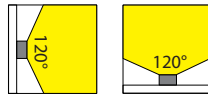

LED FLEXIBELE STRIP BRONZE SERIE (LED FLEXIBLE STRIP BRONZE SERIE)

ROL À 5 MTR / 72W
ROLE OF 5.MTR

Bedrijfstemperatuur: -20°C ~ 50°C
Operating temperature: -20°C ~ 50°C