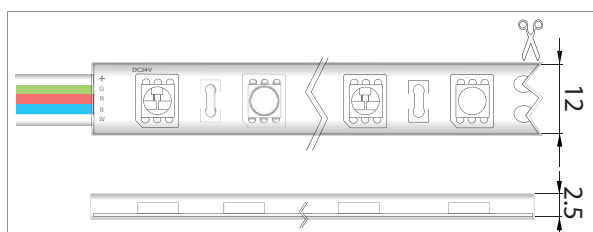

Uitermate flexibele RGBW LED strip. Deze LED strip is bedoeld voor binnentoepassingen en is aan de achterzijde voorzien van een 3M plakstrip zodat de LED strip eenvoudig op een stof- en vetvrije ondergrond kan worden gemonteerd. De LED strip kan eenvoudig worden ingekort op de aangegeven markeringen. Deze RGBW LED strip is om en om voorzien van een witte- en RGB LED. Hierdoor is het mogelijk echt wit licht te combineren met de kleurschakeringen, te genereren met RGB LED's. Dimbaar door middel van een optioneel te leveren controller.

Toepassingsgebieden: als accent-, achtergrond- en koofverlichting in kantoren, horeca, winkels, representatieve ruimtes en interieurbouw.

Flexible RGBW LED strip. This LED strip is intended for indoor applications and is equipped with a 3M double-sided adhesive strip for easy mounting on a flat clean surface. Can easily be shortened at the indicators on the strip. The RGBW LED strip is equipped with both white as RGB LEDs (alternating). As a result, it is possible to combine white light with the range of colors of the RGB LEDs. Also dimmable with optional available controller.

Applications: as accent, background and cove lighting in offices, hospitality, retail, promotional areas and interior design.

Type LED	LEDs/m	Afmetingen (LxBxH) Dimensions (LxWxH) (mm)	Vermogen Power consumption W/m	Voltage (Vdc)	✂ (mm)	Kleur Color	Lichtstroom Lightoutput (Lm/m)	Golflengte-/ Kleurtemp. Wavelength-/Color temp.	Art. nr.
5050	60	5000x12x2.5	14.4	24	200		255	RGB	46180104
							600	6000K	
							255	RGB	46180105
							570	3000K	
							255	RGB	46180106
							555	2700K	
	255	RGB	46180107						
	540	2400K							

LET OP: Zorg altijd voor een goede koeling van de LED strip. Hoge temperaturen, ontstaan door slechte koeling, kunnen de levensduur drastisch verkorten.

NOTE: Be sure to provide proper cooling of the LED strip. High temperatures, caused by poor cooling, can shorten the lifetime drastically.