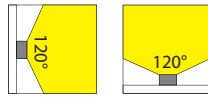

LED FLEXIBELE STRIP GOLD SERIE (IP68) (LED FLEXIBLE STRIP GOLD SERIE(IP68))

ROL 5 MTR / 72W
ROLE OF 5 MTR

Bedrijfstemperatuur: -20°C ~ 50°C
Operating temperature: -20°C ~ 50°C