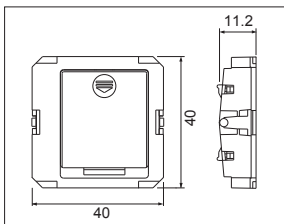

Integreerbare dimmodule (RF) Integratable dimming module (RF)

46191315

- RF dim-zender voor gebruik in combinatie met puls-drukker van derden
- Bediening door middel van pulsdrukkers/tastschakelaars van bekende merken als Gira, Jung, Merten, Niko etc.
- Module wordt ingebouwd achter (bestaande) schakelaar.
- Onafhankelijke bediening van 2 zones
- Gelijktijdige sturing van de 4 uitgangen van de controller
- Aan-/uitschakeling d.m.v. "soft-start"
- Dimstand met memory functie
- Koppelbaar met ongelimiteerd aantal controllers
- Bereik $\geq 20m$
- Inclusief long-life lithium batterij (CR2025, 3V)
- Toepasbaar met de volgende controllers: 46191300, 46191301

- RF remote control for use in combination with push-button from third parties
- Dimming module can be controlled by pushbuttons / touch switches from known brands as Gira, Jung, Merten, Niko etc.
- Module can be installed behind (existing) switch
- Independent control of two zones
- Simultaneous control of the 4 controller outlets
- On/off with "soft-start"
- Dim setting with memory function
- Linkable to an unlimited number of controllers.
- Range $\geq 20m$
- Complete with long-life lithium battery (CR2025, 3V)
- Compatible with the following controllers: 46191300, 46191301

Aansluitschema
Base drawing